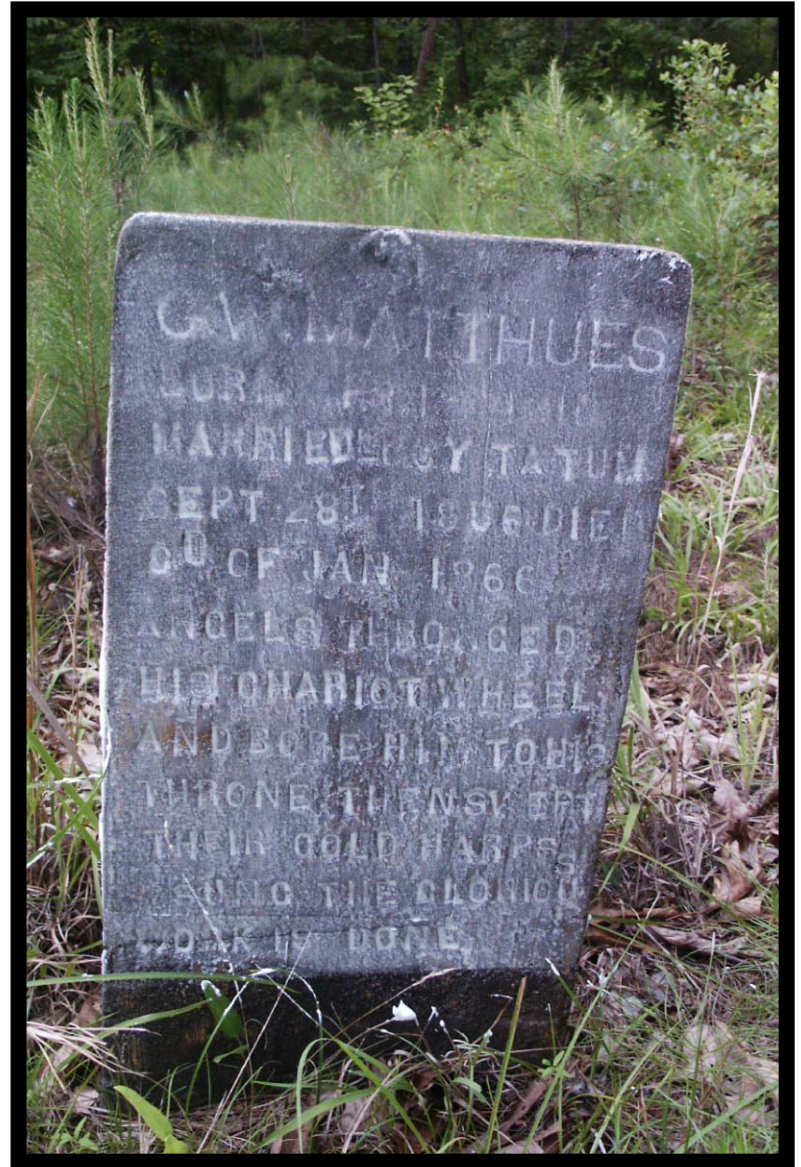

George Chapel Cemetery

Union County, Arkansas

Mike Sawyer

Robert Sawyer

Baskin, James M.

Harrison, J. D.

M.J. HARRISON
BORN
Mar. 12, 1862,
DIED
Oct. 19, 1885

NANCY D. HARRISON
BORN
Nov. 18, 1812,
DIED
July 23, 1869