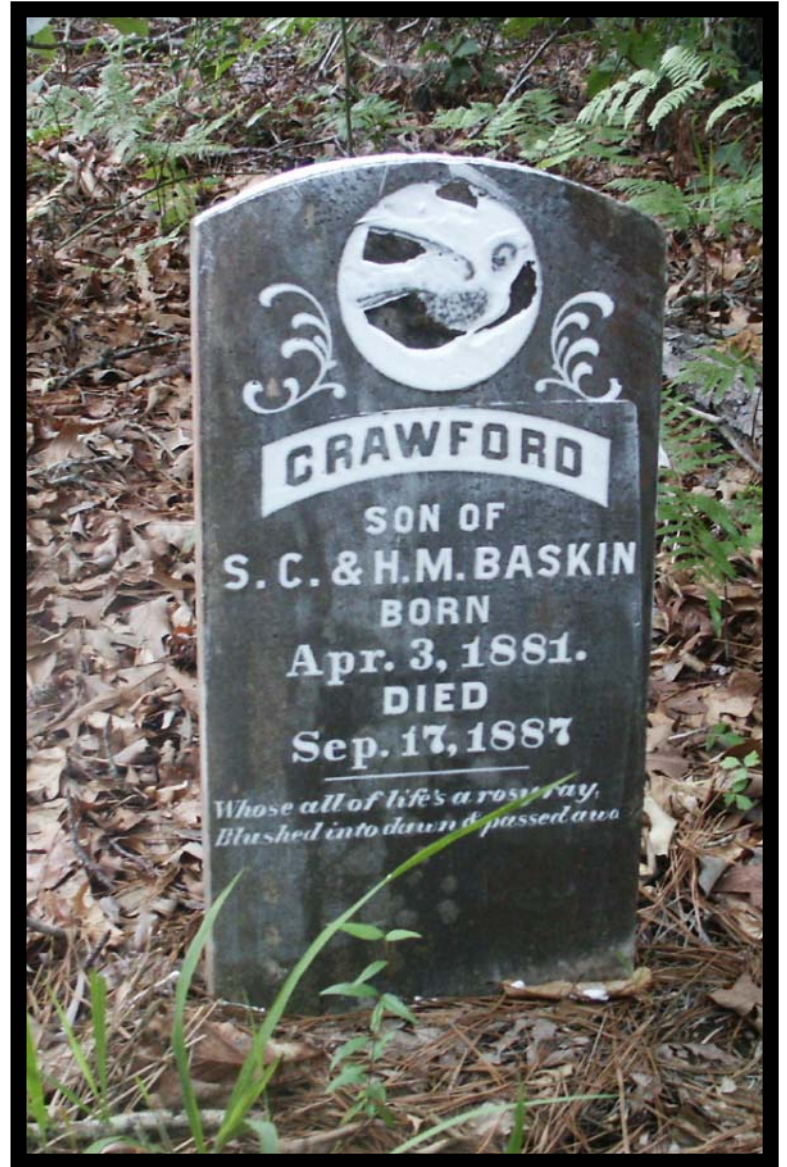

George Chapel Cemetery

Union County, Arkansas

Mike Sawyer

Robert Sawyer

Baskin, James M.

Harrison, J. D.

M.J. HARRISON
BORN
Mar. 12, 1862,
DIED
Oct. 19, 1885

NANCY D. HARRISON
BORN
Nov. 18, 1812,
DIED
July 23, 1869